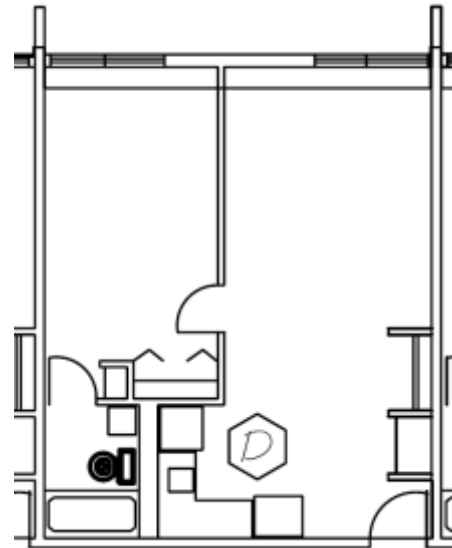

#### Dr. Henry Long Tower - OH-15-03

150 South B Street

Hamilton, OH 45013

Site: (Acres)	1 Parcel	1
Buildings:		1
Buildings/ Acre:		1
Units scheduled for Demo		0
Units:	Size (SF)	129
0 Bedroom:		0
1 Bedroom:	525	128
2 Bedroom:	880	1
3 Bedroom:		0
4 Bedroom:		0
5 Bedroom:		0
Physically Accessible Units:		0
Units/Building:		129
Units/ Acre:		129
DOFA:		1/30/1974
Date of Last Comp. Mod:		N/A
Buildings Mod:		N/A

SITE PLANS

One-Bedroom Floor Plan

Two-Bedroom Floor Plan