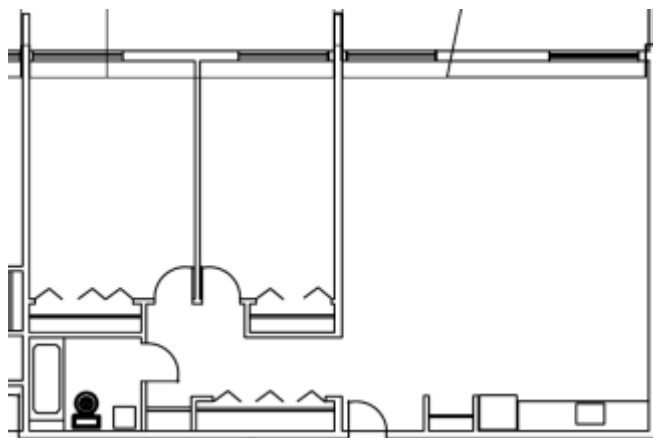

#### Dr. Henry Long Tower - OH-15-03

150 South B Street

Hamilton, OH 45013

Site: (Acres)	1 Parcel	1
Buildings:		1
Buildings/ Acre:		1
Units scheduled for Demo		0
Units:	Size (SF)	129
0 Bedroom:		0
1 Bedroom:	525	128
2 Bedroom:	880	1
3 Bedroom:		0
4 Bedroom:		0
5 Bedroom:		0
Physically Accessible Units:		0
Units/Building:		129
Units/ Acre:		129
DOFA:		1/30/1974
Date of Last Comp. Mod:		N/A
Buildings Mod:		N/A

SITE PLANS

One-Bedroom Floor Plan

Two-Bedroom Floor Plan