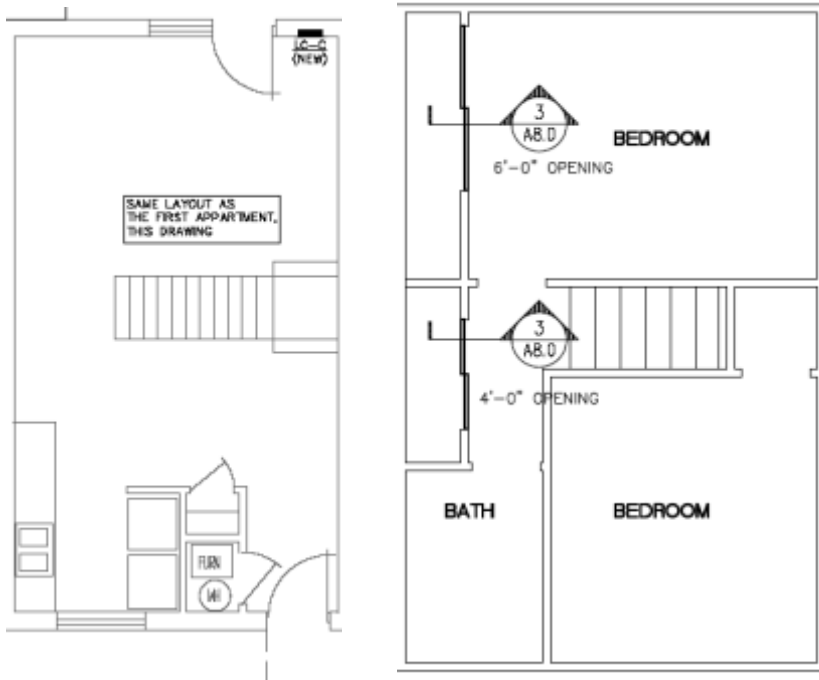

Midtonia Village Overview

South Sutphin and Easton Middletown Ohio

T: (513) 896-4411
 Www.butlermetro.org

Vital Statistics

Midtonia Village - OH-15-08

Sutphin at Easton		
Middletown, OH 45044		
Site: (Acres)		2
Buildings:		14
Buildings/ Acre:		7.00
Units scheduled for Demo		0
Units:	Size (SF)	56
0 Bedroom:		0
1 Bedroom:		0
2 Bedroom:	928	56
3 Bedroom:		0
4 Bedroom:		0
5 Bedroom:		0
Physically Accessible Units:		0
Units/Building:		4.00
Units/ Acre:		28.00
DOFA:		10/30/1973
Date of Last Comp. Mod:		N/A
Buildings Mod:		N/A

SITE PLANS

Two-Bedroom Floor Plan