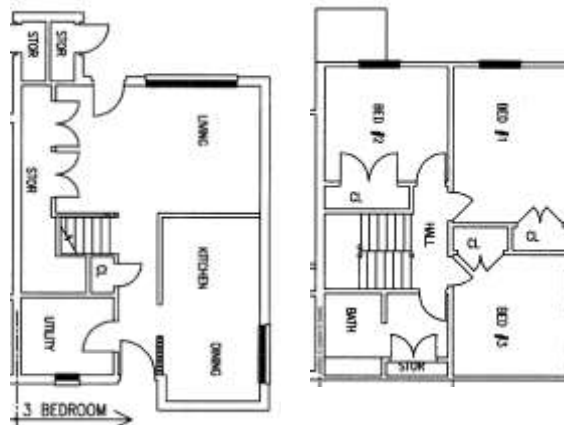

#### Jackson Bosch - OH-15-12

Petty Drive		
Hamilton, OH 45011		
Site: (Acres)		2.2
Buildings:		13
Buildings/ Acre:		5.91
Units scheduled for Demo		0
Units:	Size (SF)	33
0 Bedroom:		0
2 Bedroom(Flat):	840	10
2 Bedroom(Townhouse)	1008	10
3 Bedroom:	1218	10
4 Bedroom:	1392	3
5 Bedroom:		0
Physically Accessible Units:		4
Units/Building:		2.54
Units/ Acre:		15.00
DOFA:		1/30/1981
Date of Last Comp. Mod:		N/A
Buildings Mod:		N/A

Two-Bedroom Flat Floor Plan

Two-Bedroom Floor Plan

TYPE 'C' - SECOND FLOOR PLAN

TYPE 'C' - FIRST FLOOR PLAN

Four-Bedroom Floor Plan

Three-Bedroom Floor Plan