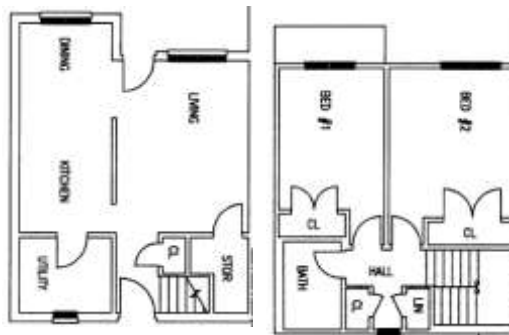

#### Jackson Bosch - OH-15-12

Petty Drive		
Hamilton, OH 45011		
Site: (Acres)		2.2
Buildings:		13
Buildings/ Acre:		5.91
Units scheduled for Demo		0
Units:	Size (SF)	33
0 Bedroom:		0
2 Bedroom(Flat):	840	10
2 Bedroom(Townhouse)	1008	10
3 Bedroom:	1218	10
4 Bedroom:	1392	3
5 Bedroom:		0
Physically Accessible Units:		4
Units/Building:		2.54
Units/ Acre:		15.00
DOFA:		1/30/1981
Date of Last Comp. Mod:		N/A
Buildings Mod:		N/A

Two-Bedroom Flat Floor Plan

Two-Bedroom Floor Plan

TYPE 'C' - SECOND FLOOR PLAN

TYPE 'C' - FIRST FLOOR PLAN

Four-Bedroom Floor Plan

Three-Bedroom Floor Plan